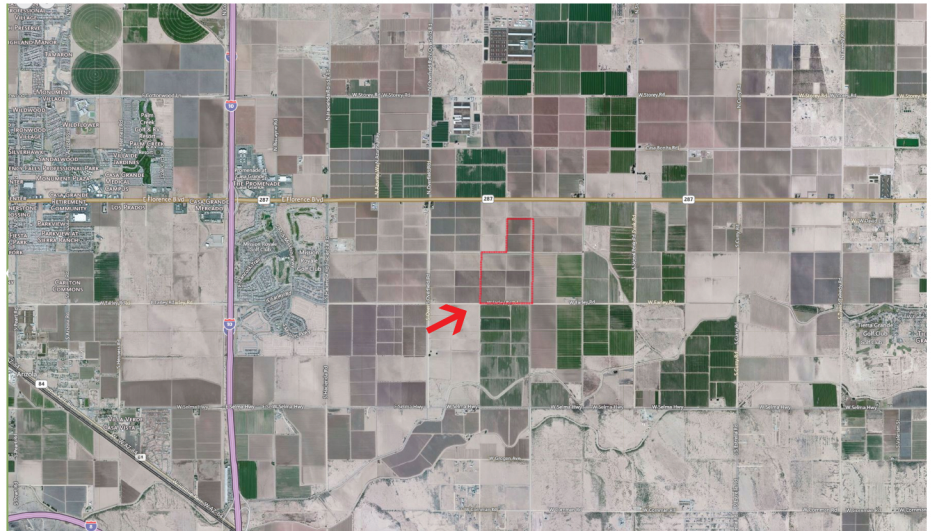

Location

Highway 287 & Toltec Buttes

APN

401-16-004E

Acreage

260

Irrigation

San Carlos Irrigation